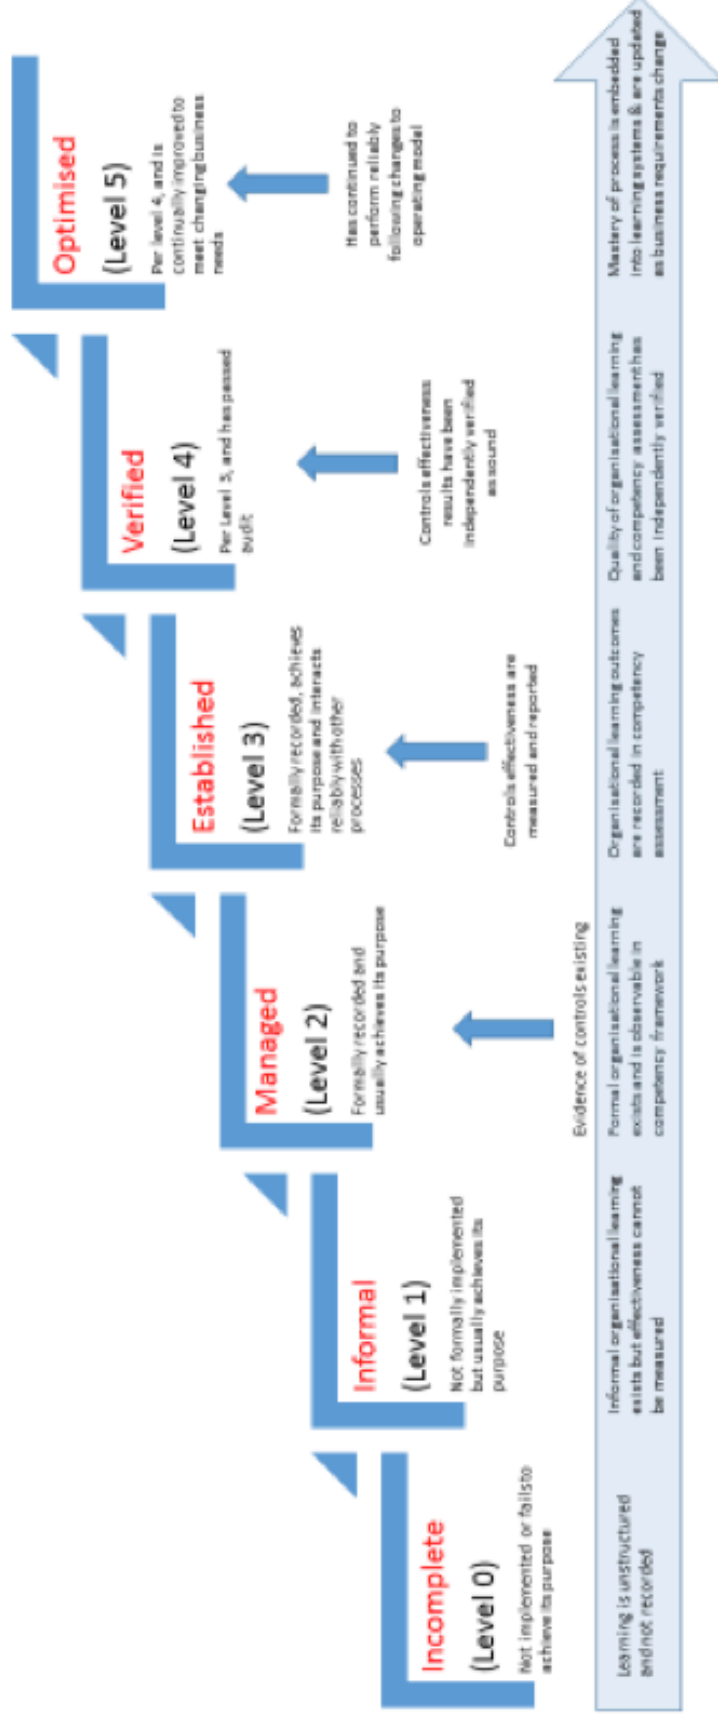

Leading Culture Process & Organisational Learning Maturity Model

CONTACT

M 0439 658 686
 Leading_Culture

PO Box 5136
 Moreland West VIC 3044

john@leadingculture.com.au
 www.leadingculture.com.au